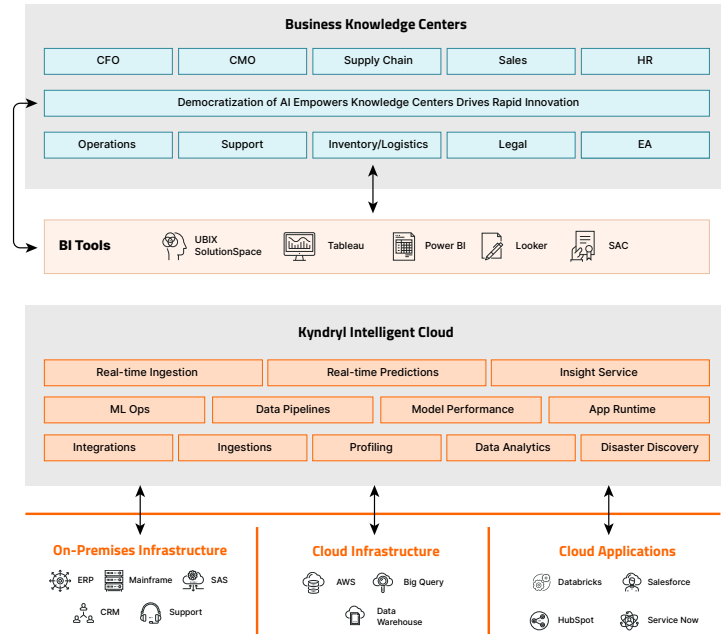

### Legacy Infrastructure Modernization

Bypass disruptive legacy system migration projects with no-code solution eliminating outdated dependencies by connecting mainframe, on-prem and cloud data silos.

### Legacy Analytics Workflow Modernization

SAS and Alteryx modernization with no-code solution eliminating proprietary dependencies by connecting mainframe, on-prem and cloud data silos.

### Intelligent Applications

AI enablement of applications for personalization, automation and predictions without the need for dedicated tools and resources to master decision science.

An Intelligent Cloud provides a critical extension of IT infrastructure to empower knowledge centers and remove IT backlogs. The UBIX Intelligent Cloud embraces both the autonomous decision making and autonomous action with all the appropriate oversight that empowers the business and augments and enhances the capability of every resource in the company.